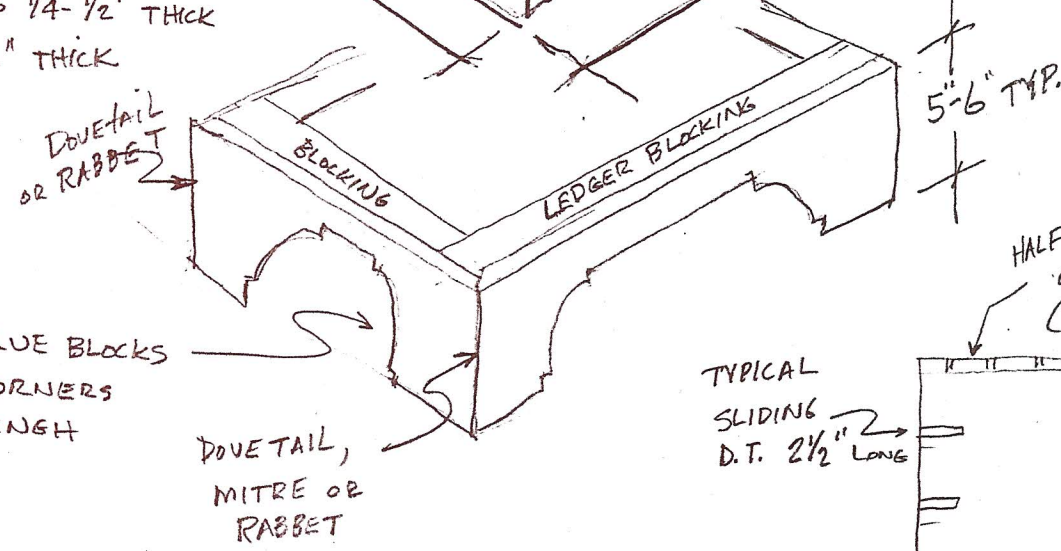

ALL STOCK 3/4 - 7/8 THICK
 DUST PANELS 1/4 - 1/2" THICK
 BACK 1/4 - 1/2" THICK

APPLY GLUE BLOCKS
 INSIDE CORNERS
 FOR STRENGTH

- 2 SIDES 3/4 x 16 x 24 3/4
- SUB TOP & Bottom 3/4 x 16 x 19 1/4 s/s
- 3 FRONT RAILS 3/4 x 2 1/2 x 19 1/4 s/s
- 3 REAR RAILS 3/4 x 2 x 19 1/4 s/s
- 6 DRAWER RUNNERS 3/4 x 2 1/2 x 10 7/8 s/s
- 3 DUST PANELS 1/2 x 11 7/8 x 15 1/4

TOP 17 x 23