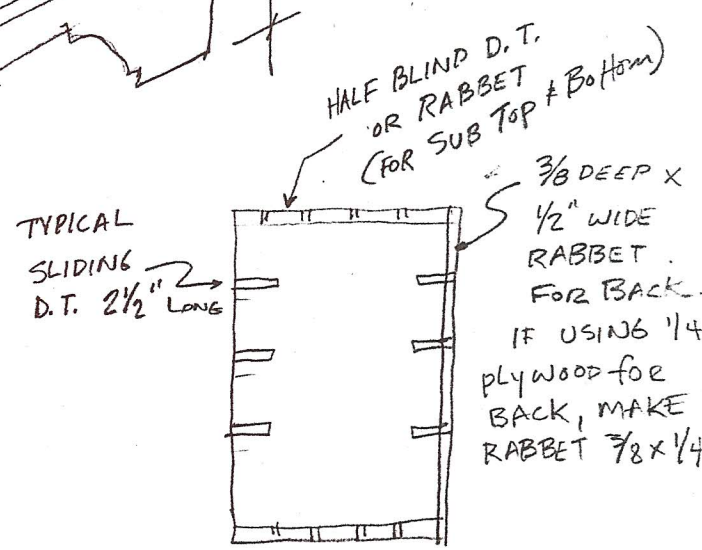

ALL STOCK 3/4 - 7/8 THICK
 DUST PANELS 1/4 - 1/2" THICK
 BACK 1/4 - 1/2" THICK

APPLY GLUE BLOCKS
 INSIDE CORNERS
 FOR STRENGTH

- 2 SIDES 3/4 x 16 x 24 3/4
- SUB TOP & Bottom 3/4 x 16 x 19 1/4 s/s
- 3 FRONT RAILS 3/4 x 2 1/2 x 19 1/4 s/s
- 3 REAR RAILS 3/4 x 2 x 19 1/4 s/s
- 6 DRAWER RUNNERS 3/4 x 2 1/2 x 10 7/8 s/s
- 3 DUST PANELS 1/2 x 11 7/8 x 15 1/4

TOP 17 x 23