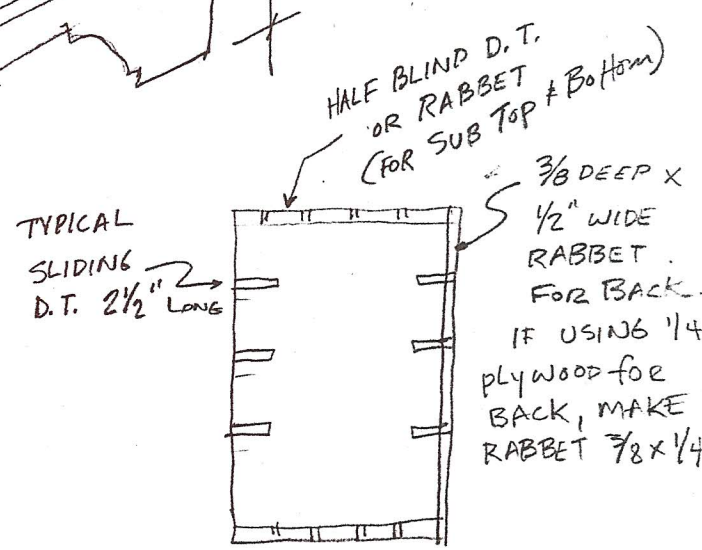

ALL STOCK 3/4 - 7/8 THICK  
 DUST PANELS 1/4 - 1/2" THICK  
 BACK 1/4 - 1/2" THICK

APPLY GLUE BLOCKS  
 INSIDE CORNERS  
 FOR STRENGTH

- 2 SIDES 3/4 x 16 x 24 3/4
- SUB TOP & Bottom 3/4 x 16 x 19 1/4 s/s
- 3 FRONT RAILS 3/4 x 2 1/2 x 19 1/4 s/s
- 3 REAR RAILS 3/4 x 2 x 19 1/4 s/s
- 6 DRAWER RUNNERS 3/4 x 2 1/2 x 10 7/8 s/s
- 3 DUST PANELS 1/2 x 11 7/8 x 15 1/4

TOP 17 x 23