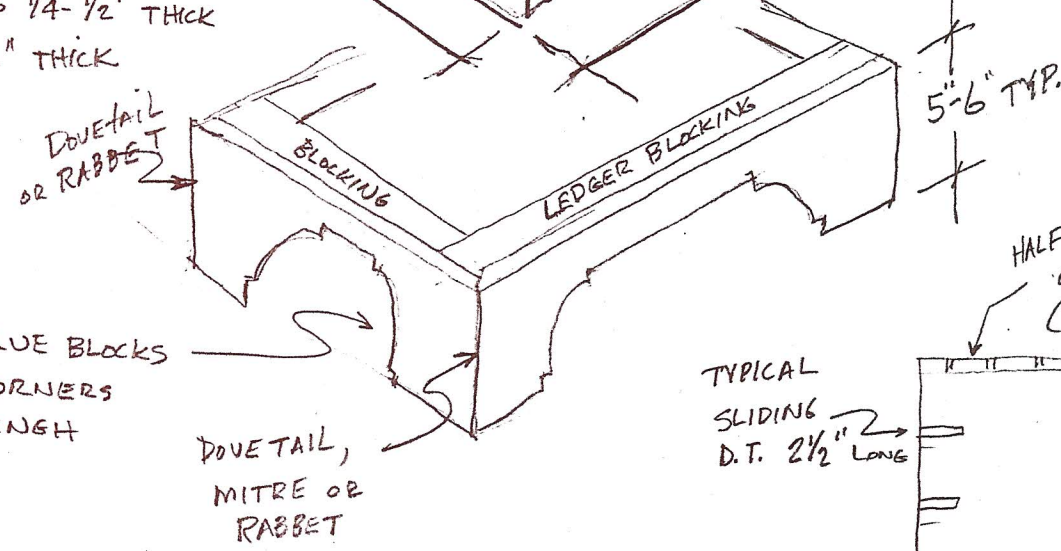

ALL STOCK 3/4 - 7/8 THICK  
 DUST PANELS 1/4 - 1/2" THICK  
 BACK 1/4 - 1/2" THICK

APPLY GLUE BLOCKS  
 INSIDE CORNERS  
 FOR STRENGTH

- 2 SIDES 3/4 x 16 x 24 3/4
- SUB TOP & Bottom 3/4 x 16 x 19 1/4 s/s
- 3 FRONT RAILS 3/4 x 2 1/2 x 19 1/4 s/s
- 3 REAR RAILS 3/4 x 2 x 19 1/4 s/s
- 6 DRAWER RUNNERS 3/4 x 2 1/2 x 10 7/8 s/s
- 3 DUST PANELS 1/2 x 11 7/8 x 15 1/4

TOP 17 x 23